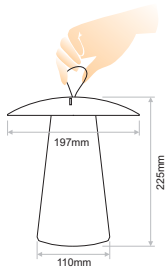

Rechargeable 

IP54

Code	Colour	Watt	CCT - Lumen	Battery	Voltage	Dimensions	IP Rate
TAB.005	Black	2W	3000K - 240lm	2x2200mAh Li-ion, 3.7V	5VDC	197mm x (H)225mm	IP54
TAB.006	White						
TAB.007	Brown						